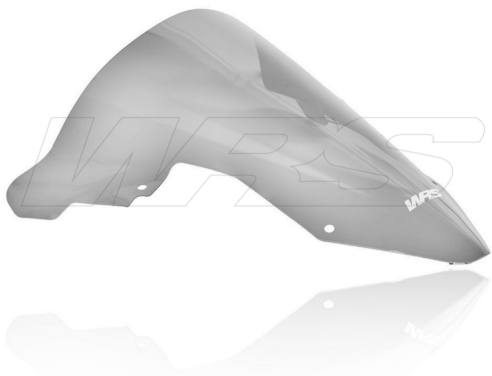

WRS Light Smoke Windscreen BMW S 1000 RR

BM051F

[Read More](#)

SKU:

Price: ₹11,400.00

Categories: [Windscreen](#)